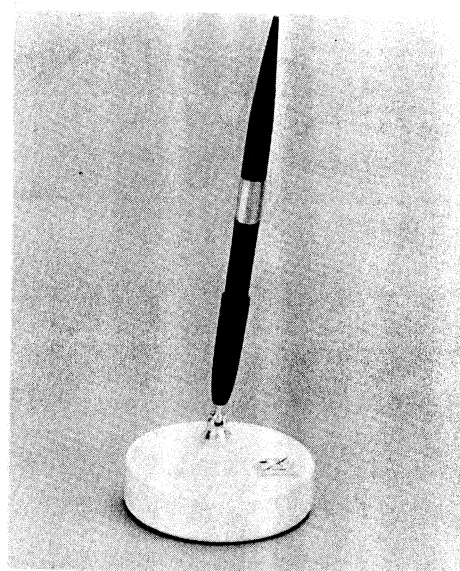

# MARBLE PEN DESK SETS

EQUIPPED WITH  
STANDARD BALL PEN

M20 - PEN BASE — RECTANGULAR

M33 - PEN BASE — ROUND

LOW PRICED HIGH PERFORMANCE

M30 - PEN BASE — DOUBLE PEN

M36 - PEN BASE — OVAL PLAQUE

M120 - PEN BASE — DOUBLE